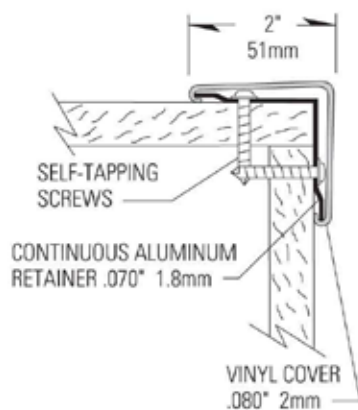

מגן פינה – 160

- ▶ 2" (51mm) wing with 90° corner protection
- ▶ Mounted on a sturdy .070" (1.8mm) pre-slotted continuous aluminum retainer
- ▶ .080" (2mm) thick scratch and stain resistant rigid vinyl cover
- ▶ Manufactured 3' (.91m), 4' (1.22m), 8' (2.44m), 9' (2.74m) and 12' (3.66m) standard heights, custom heights available
- ▶ All mounting fasteners and top and bottom caps are included with each order
- ▶ Available in 100 standard colors and seven Woodland patterns
- ▶ Quick Ship applies to 4' (1.22m) and 8' (2.44m) heights and select colors only